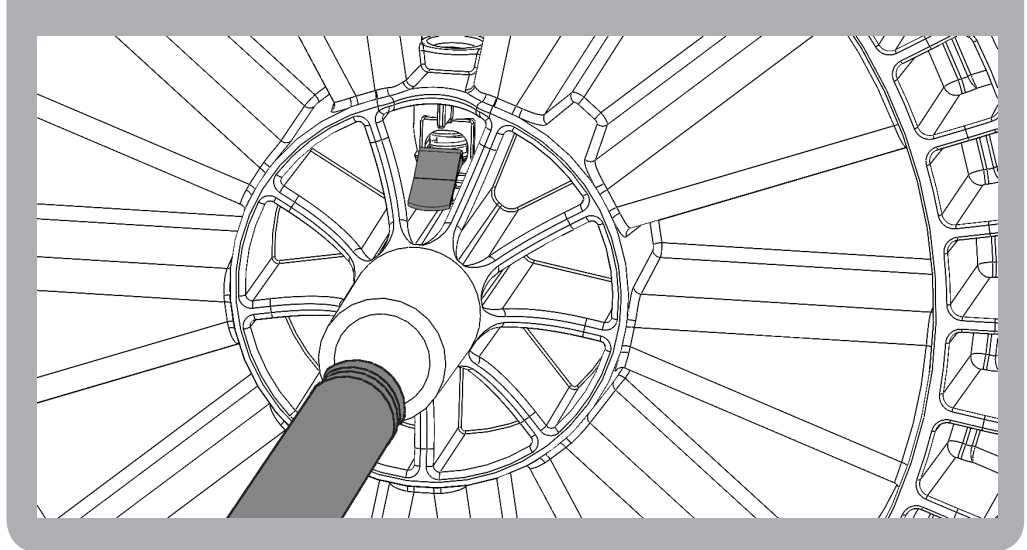

# Removal instructions for **GEO Plastics'** Quick Release Snap-on Wheel

Viewing from inside the wheel, locate the spring activated release lever.

Depress the release lever fully and pull the wheel forward. Release pressure from the lever after the wheel is detached from the axle.

Locked position

Released position