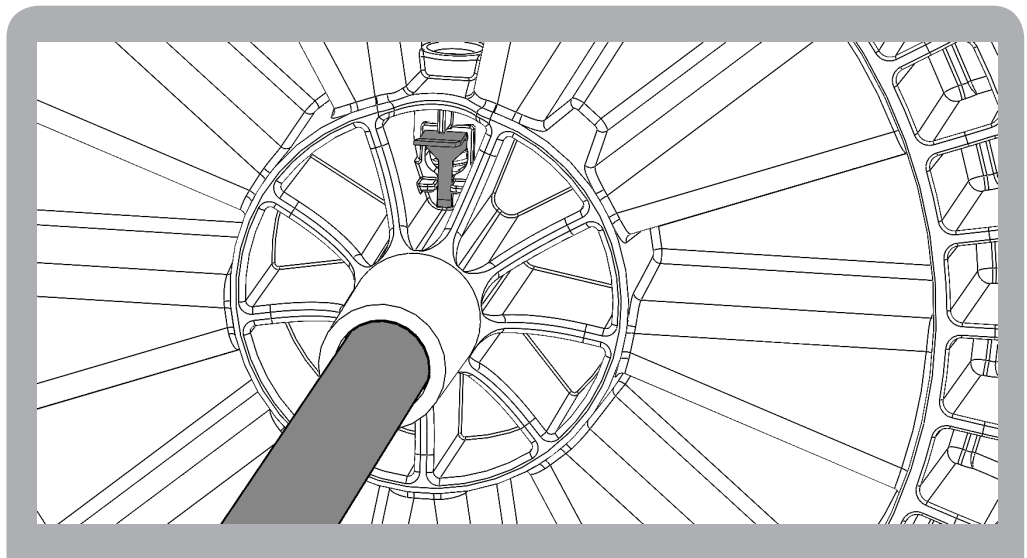

# Removal instructions for **GEO Plastics'** Quick Release Snap-on Wheel

Viewing from inside the wheel, locate the spring activated release lever.

Depress the release lever fully and pull the wheel forward. Release pressure from the lever after the wheel is detached from the axle.

Locked position

Released position